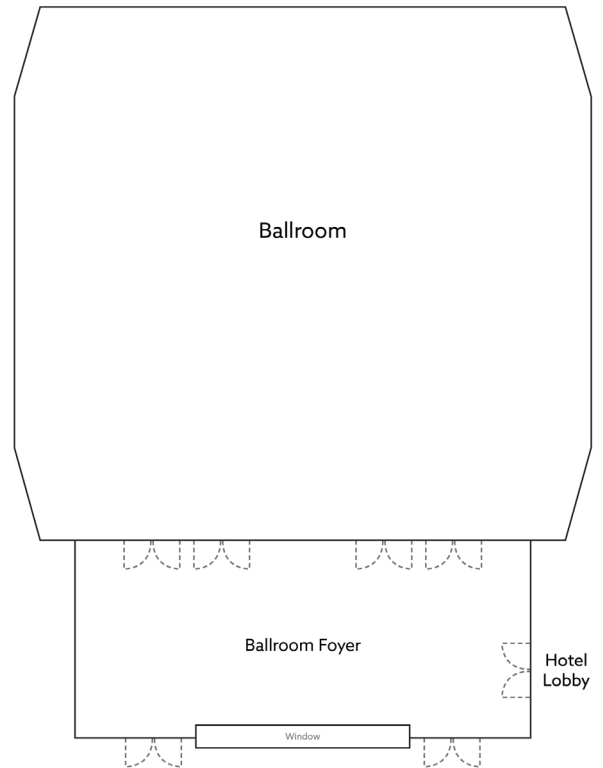

### BALLROOM

#### MEASUREMENTS

Room	Area	Length	Width	Height
Ballroom	217 m <sup>2</sup>	14.5 m	15 m	3.3 m

#### CAPACITIES

Room	Reception	Dining	Theatre
Ballroom	250	180 (Dinner only) 120 (Dinner dance)	200

Classroom	Boardroom	U-Shape	Hollow Square	Cabaret
120	60	60	60	120