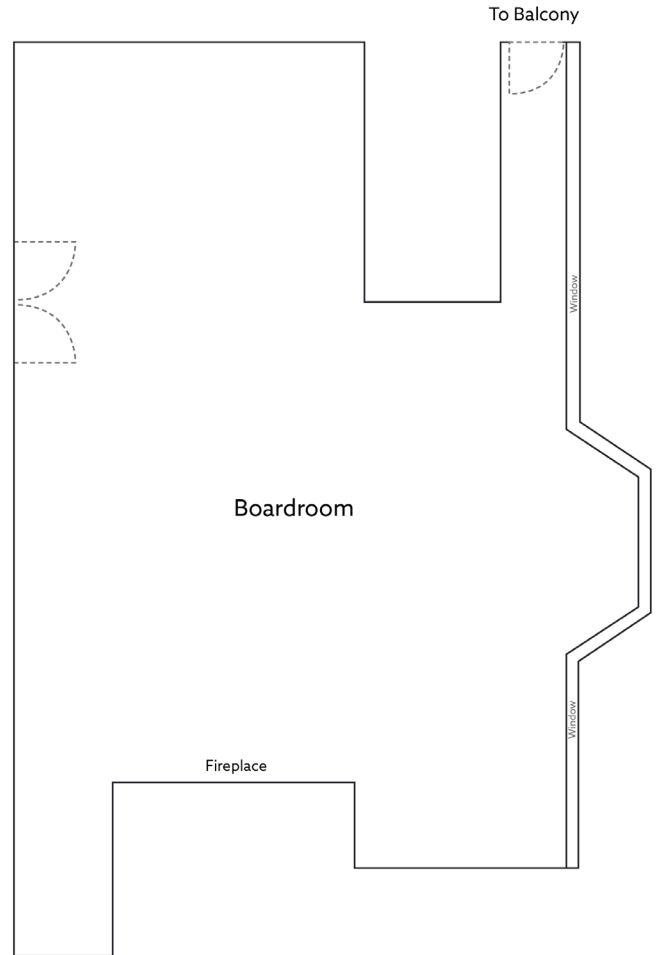

MEETINGS & EVENTS

DESTINATION ST ANDREWS

BOARDROOM

MEASUREMENTS

Room	Area	Length	Width	Height
Boardroom	73 m²	8.2 m	7.5 m	3.3 m

CAPACITIES

Room	Dining	Boardroom
Boardroom	16	16

FEATURES

Room	240V 13A Sockets	3 Phase Power
Boardroom	4 sockets and 1 data point	No

Internet	AV Equipment	AV Wall Controls
Yes	N/A - Not inbuilt but available on request	No

OLD COURSE HOTEL
ST ANDREWS
GOLF RESORT & SPA

A KOHLER EXPERIENCE