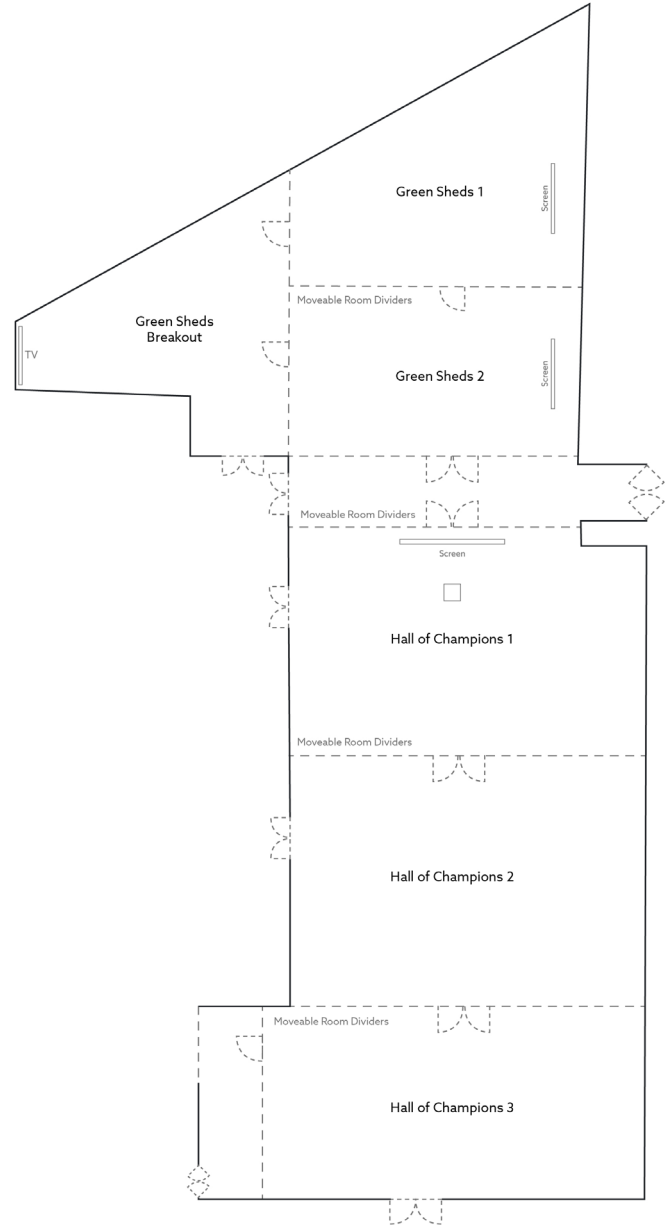

#### MEASUREMENTS

Room	Area	Length	Width	Height
Hall of Champions inc. Green Sheds	662 m <sup>2</sup>	46.4 m	14.8 m	2.91/2.99 m
Hall of Champions 1	137.4 m <sup>2</sup>	9.5 m	14.8 m	2.99 m
Hall of Champions 2	150.1 m <sup>2</sup>	10.2 m	14.8 m	2.99 m
Hall of Champions 3	131.7 m <sup>2</sup>	8.2 m	14.8 m	2.99 m
Hall of Champions 1 & 2	287.5 m <sup>2</sup>	19.7 m	14.8 m	2.99 m
Hall of Champions 1, 2 & 3	419.2 m <sup>2</sup>	27.9 m	14.8 m	2.99 m
Green Sheds Whole	264.4 m <sup>2</sup>	12 m	23.5 m	2.91 m
Green Sheds Breakout	80.5 m <sup>2</sup>	-	-	2.91 m
Green Sheds 1	99.3 m <sup>2</sup>	8.2 m	12.2 m	2.91 m
Green Sheds 2	84.6 m <sup>2</sup>	7.1 m	12 m	2.91 m