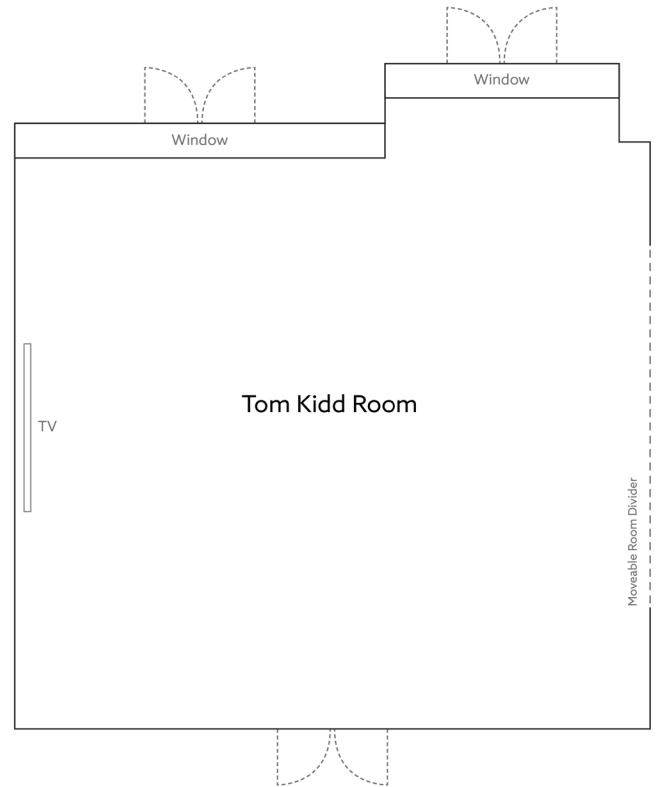

MEETINGS & EVENTS

DESTINATION ST ANDREWS

TOM KIDD ROOM

MEASUREMENTS

Room	Area	Length	Width	Height
Tom Kidd Room	78.6 m²	8.2 m	9.1 m	3.39 m

CAPACITIES

Room	Reception	Dining	Theatre
Tom Kidd Room	80	50 Rounds	50

Classroom	Boardroom	U-Shape	Hollow Square	Cabaret
30	24	24	24	30

FEATURES

Room	240V 13A Sockets	3 Phase Power	Internet	AV Equipment	AV Wall Controls
Tom Kidd Room	2 sockets and 2 data points	No	Yes	75" Wall Mounted TV	Yes

OLD COURSE HOTEL
ST ANDREWS
GOLF RESORT & SPA

A KOHLER EXPERIENCE