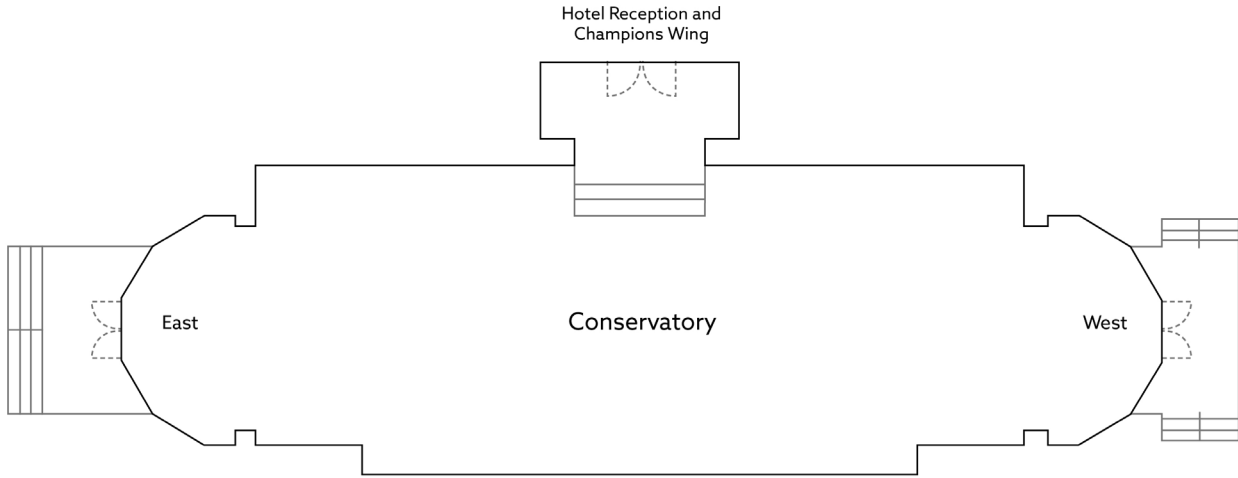

MEETINGS & EVENTS

DESTINATION ST ANDREWS

CONSERVATORY

MEASUREMENTS

Room	Area	Length	Width	Height
Conservatory	205.9 m²	11.5 m	17.9 m	3.2 m

CAPACITIES

Room	Dining	Theatre	Boardroom	Cabaret
Conservatory	70 (Dinner only)	190	50	42

FEATURES

Room	240V 13A Sockets	3 Phase Power	Internet	AV Equipment	AV Wall Controls
Conservatory		No	Yes	N/A - Not inbuilt but available on request	No

OLD COURSE HOTEL
ST ANDREWS
GOLF RESORT & SPA

A KOHLER EXPERIENCE